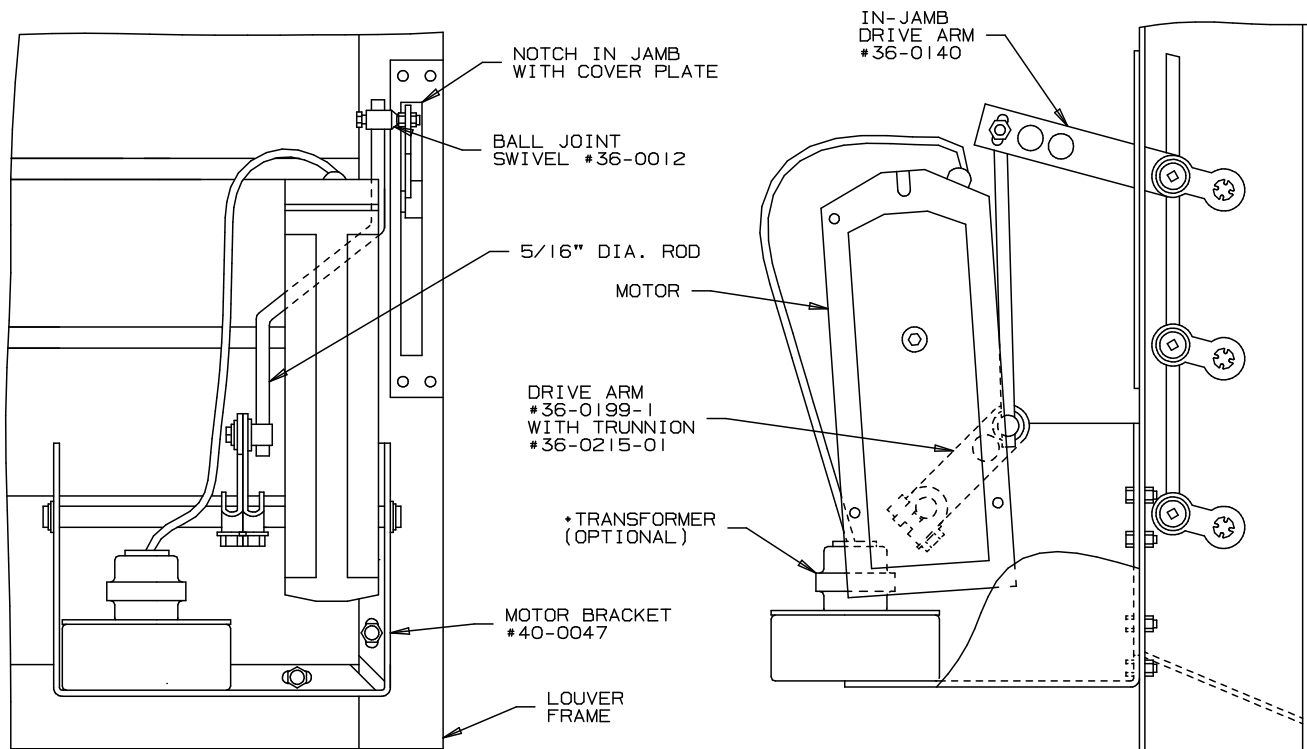

TYPICAL INSTALLATION FOR DAMPERS

IN-JAMB DRIVE (SEE BELOW) IS ALSO AVAILABLE FOR MOST DAMPERS

TYPICAL INSTALLATION FOR ADJUSTABLE LOUVERS

* BELIMO AF-120, IS A 110 VAC ACTUATOR. BELIMO AF-24xxxx MODELS ARE 24 VAC. FOR 110 VAC OPERATION ADD TRANSFORMER.