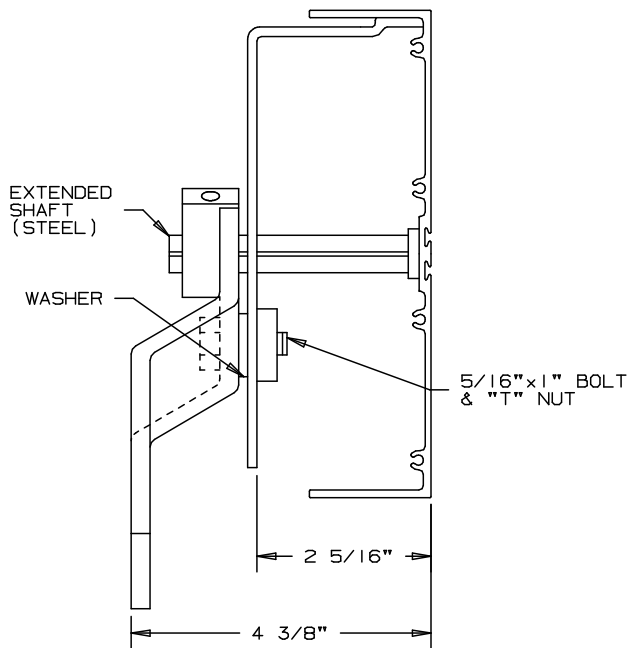

# ARROW HEAVY DUTY HAND QUADRANT

### SPECIAL HEAVY-DUTY QUADRANT

(SHOWN ON 4" CHANNEL. MAY ALSO BE USED ON 6 1/2" CHANNEL, SEE DETAILS BELOW)

### SPECIAL HEAVY-DUTY QUADRANT

(SHOWN ON 6 1/2" CHANNEL. FOR USE ON 4" CHANNELS, SEE OTHER DETAIL)

### SPECIAL HEAVY-DUTY QUADRANT

(SHOWN ABOVE WITH 1"x4"x1" CHANNEL. MAY ALSO BE USED ON 2"x4"x2" AND 2"x4"x5/8" CHANNELS. FOR USE ON 1 5/8"x6 1/2"x1 5/8" CHANNEL, SEE OTHER DETAIL)

UNION MADE

ARROW UNITED INDUSTRIES  
A DIVISION OF MESTEK, INC.