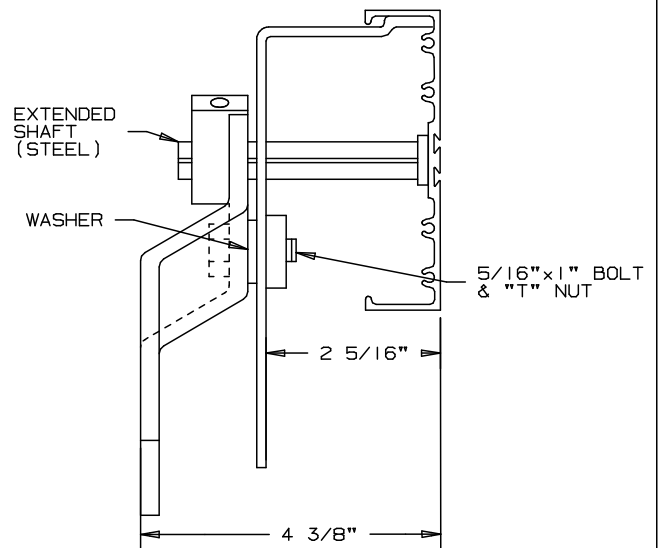

### SPECIAL HEAVY-DUTY QUADRANT

(SHOWN ON 4" CHANNEL. MAY ALSO BE USED ON 6 1/2" CHANNEL, SEE DETAILS BELOW)

### SPECIAL HEAVY-DUTY QUADRANT

(SHOWN ON 6 1/2" CHANNEL. FOR USE ON 4" CHANNELS, SEE OTHER DETAIL)

### SPECIAL HEAVY-DUTY QUADRANT

(SHOWN ABOVE WITH 1"x4"x1" CHANNEL. MAY ALSO BE USED ON 2"x4"x2" AND 2"x4"x5/8" CHANNELS. FOR USE ON 1 5/8"x6 1/2"x1 5/8" CHANNEL, SEE OTHER DETAIL)

UNION MADE

ARROW UNITED INDUSTRIES  
A DIVISION OF MESTEK, INC.